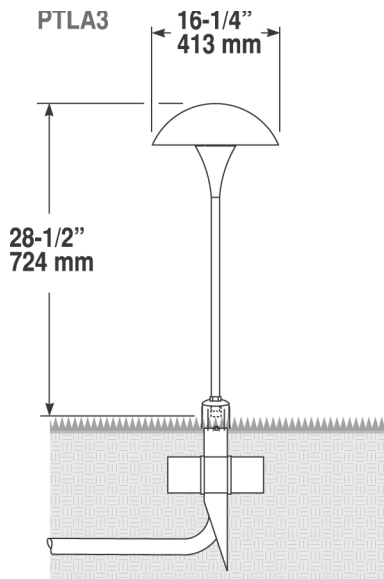

FIXTURE TYPE: _____

PROJECT NAME: _____

DIMENSIONS & MOUNTING DETAILS

ORDERING LOGIC - PTLA3

DB=Dark Bronze
BLK=Black
VRD=Verde

Wattage/Lamp	Model No.	Finish
150W A21 120V	PTLA3	( )

NOTE: Lamp not included.

Model No.   Finish

_____ ————— _____

PROJECT NOTES

_____

_____

_____

_____

_____

_____

_____

APPROVAL

_____

_____

_____

_____

_____

Bronzelite®

Note: Bronzelite reserves the right to modify the above details to reflect changes in the cost of materials &/or production &/or design without prior notice.
BRONZELITE - GENLYTE GROUP LLC • 100 Craftway • Littlestown, PA 17340 • Ph. (800) 273-1569 • Fax (717) 359-9545 • www.bronzelite.com