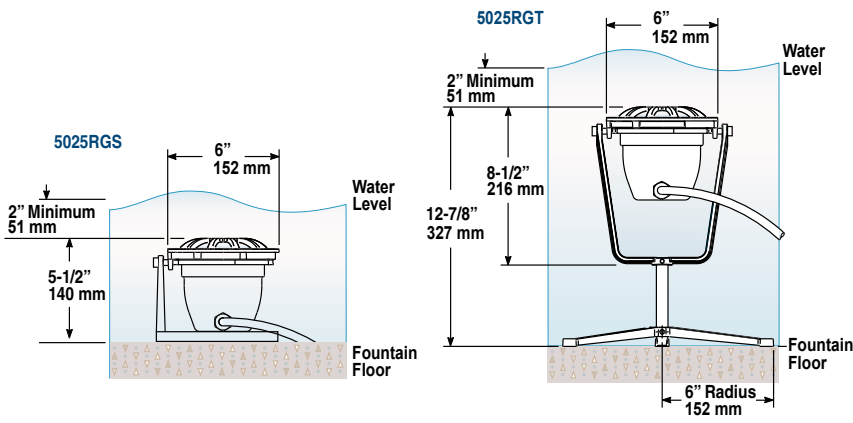

Specifications

Housing:

Spun stainless steel. Housing includes naval brass cord seal.

Rockguard:

Nickel bronze alloy (standard).

Swivel Yoke:

Nickel bronze alloy. Short (S) or tall (T) stand available. Tall stand is adjustable from 8-1/2" to 12-7/8" height.

Socket:

High-temperature porcelain; Low voltage: bi-pin, Incandescent: minicandelabra.

Wiring:

Standard 15' of 16-3 STO-WA water-resistant cord. Fixture is pre-wired and potted to prevent water entry. Longer cord length available on request.

S=Short Stand
T=Tall Stand

BLU=Blue
RED=Red
GRN=Green
AMB=Amber

Ordering Logic

Wattage/Lamp	Model No.	Stand	Optional Lens	Voltage
75W MR16 (included)*	5075LVRG	()	()	12
100W T3 (included)*	5010LVRG	()	()	12
100W T4 (included)	5010RG	()	()	120
150W T4 (included)	5015RG	()	()	120
250W T4 (included)	5015RG	()	()	120
500W T4 (included)	5050RG	()	()	120

*Remote low voltage transformer required (see accessories).

Model No:

Stand:

Optional Lens:

Voltage:

Dimensions

Project Notes:

Approval: