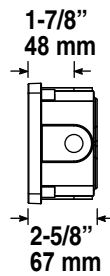

Ordering Logic

Wattage/Lamp	Model No.	Housing/Grill	Lamp	Voltage
250W Incandescent PAR38	G6025I	(CBR,CBS)	(N)	(120)

NOTE: Lamp not included.

Model No:
G6025I

Housing/Grill:

Lamp:
N

Voltage:
120

Dimensions

G6025 Side View

G6025 Bottom View

Project Notes:

Approval:

Any dimension on this sheet is to be assumed a reference dimension and used for information purposes only. It does not govern manufacturing or inspection requirements.