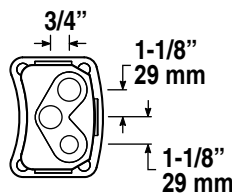

Ordering Logic

Wattage/Lamp	Model No.	Housing/Grill	Lamp	Voltage
250W Incandescent PAR38	G6025I	(CBR,CBS)	(N)	(120)

NOTE: Lamp not included.

Model No:
G6025I

Housing/Grill:

Lamp:
N

Voltage:
120

Dimensions

G6025 Side View

G6025 Bottom View

Project Notes:

Approval:

Any dimension on this sheet is to be assumed a reference dimension and used for information purposes only. It does not govern manufacturing or inspection requirements.