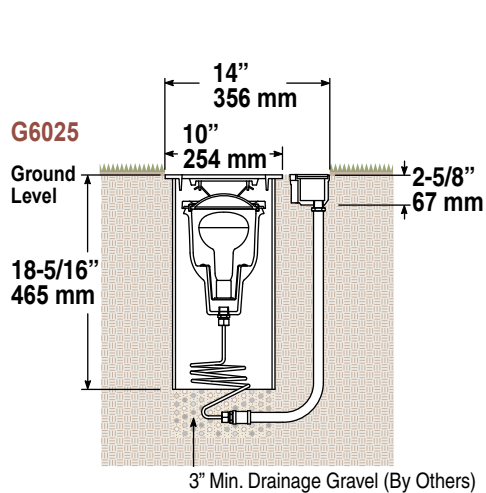

G6025 Submersible Well-Light

Wet/Flood Areas - Tree Lighting - Floodlight

The G6025 grade-mounted submersible well light is a real floodlight; ETL listed in both wet location and submersible categories. This fixture is designed and intended for use in low areas of the landscape prone to flooding. It provides excellent landscape illumination using up to 250 watt incandescent PAR and R lamps. The G6025INC is constructed with a heavy cast bronze lamp housing and safety grill within a PVC well sleeve. Dry location up to 150 watts.

Well Sleeve:

Gray Schedule 40 PVC pipe, 9" I.D. x 15". Wall thickness is 3/16".

Convex Lens:

Clear, high-impact tempered glass furnished with a high-temperature silicone gasket for a positive, watertight seal.

Ordering Logic

Wattage/Lamp	Model No.	Housing/Grill	Lamp	Voltage
250W Incandescent PAR38	G6025I	(CBR,CBS)	(N)	(120)

NOTE: Lamp not included.

Model No:
G6025I

Housing/Grill:

Lamp:
N

Voltage:
120

Dimensions

G6025 Side View

G6025 Bottom View

Project Notes:

Approval:

Any dimension on this sheet is to be assumed a reference dimension and used for information purposes only. It does not govern manufacturing or inspection requirements.