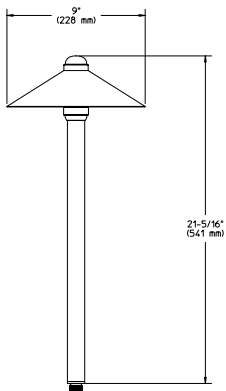

FIXTURE TYPE: _____

PROJECT NAME: _____

DIMENSIONS

Recommended Spacing - PTLCU7-12'

Horizontal footcandles

Volt/Lamp	1'	2'	3'	4'	5'	6'	7'	8'	9'
12V, 20w T3	8.25	6.50	3.24	2.01	1.19	.95	.61	.24	.08

ORDERING LOGIC - PTLCU7