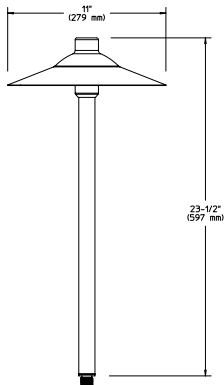

FIXTURE TYPE: _____

PROJECT NAME: _____

DIMENSIONS

Recommended Spacing - PTLCU6-20'
Horizontal footcandles

Volt/Lamp	1'	2'	3'	4'	5'	6'	7'	8'	9'
12V, 20w T3	9.46	4.55	2.13	1.13	.83	.74	.64	.59	.46

ORDERING LOGIC - PTLCU6

Wattage/Lamp	Model No.	Finish
20W T-3 bi-pin 12V*	PTLCU6	- (Natural Copper)
20W T-3 bi-pin 12V*	PTLCU6	VDC (Verde Copper)

*Requires remote transformer.
NOTE: Lamp included.

Bronzelite® Sure to endure®

PROJECT NOTES

APPROVAL

Note: Bronzelite reserves the right to modify the above details to reflect changes in the cost of materials &/or production &/or design without prior notice.
BRONZELITE - GENLYTE GROUP LLC • 100 Craftway • Littlestown, PA 17340 • Ph. (800) 273-1569 • Fax (717) 359-9545 • www.bronzelite.com