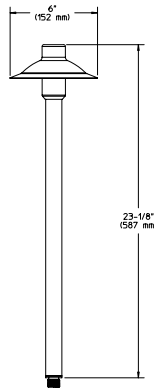

The Copper Series includes a bullet, a step light, numerous path lights with various roof and stake styles for design flexibility, a surface mount deck light, the PM Post Mount Series for both wooden and vinyl standard 4" x 4" posts, and surface mount line light series available in 6", 12", 18", and 24" lengths.

model PTLCU5

SPECIFICATIONS

HOUSING – Spun solid copper roof with solid copper stem. Machined copper threaded adapter for tool-less relamping. Mounting stem has 1/2" NPS male threads to screw onto mounting stake or junction box, sold separately. Note: 20" straight stem included.

SOCKET – Bi-pin type (G4).

WIRING – 12 volt fixture. Prewired with a 3-ft. pigtail and a quick connector for easy hookup to the supply cable.

LAMP – 20 watt maximum T3 halogen lamp is included with fixture. Lower wattage T3 lamps are acceptable.

FIXTURE TYPE: _____

PROJECT NAME: _____

DIMENSIONS

Recommended Spacing - PTLCU5-15'
Horizontal footcandles

Volt/Lamp	1'	2'	3'	4'	5'	6'	7'	8'	9'
12V, 20w T3	9.15	4.30	2.03	1.00	.48	.26	.18	.16	.13

ORDERING LOGIC - PTLCU5