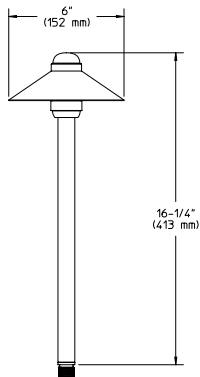

FIXTURE TYPE: _____

PROJECT NAME: _____

DIMENSIONS

Recommended Spacing - PTLCU4-10'

Horizontal footcandles

Volt/Lamp	1'	2'	3'	4'	5'	6'	7'	8'	9'
12V, 20w T3	9.89	5.32	2.12	1.20	.98	.52	.33	.10	-

ORDERING LOGIC - PTLCU4