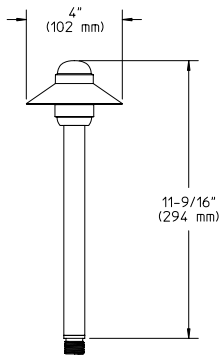

LENS – Frosted borosilicate glass.

SOCKET – Bi-pin type (G4).

WIRING – 12 volt fixture. Prewired with a 3-ft. pigtail and a quick connector for easy hookup to the supply cable.

LAMP – 20 watt maximum T3 halogen lamp is included with fixture. Lower wattage T3 lamps are acceptable.

FIXTURE TYPE: _____

PROJECT NAME: _____

DIMENSIONS

Recommended Spacing - **PTLCU3-11'**

Horizontal footcandles

Volt/Lamp	1'	2'	3'	4'	5'	6'	7'	8'	9'
12V, 20w T3	10.23	4.55	1.52	1.19	.87	.20	.09	-	-

ORDERING LOGIC - PTLCU3