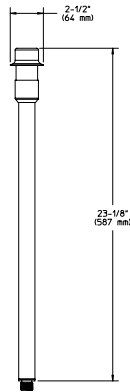

The Copper Series includes a bullet, a step light, numerous path lights with various roof and stake styles for design flexibility, a surface mount deck light, the PM Post Mount Series for both wooden and vinyl standard 4" x 4" posts, and surface mount line light series available in 6", 12", 18", and 24" lengths.

model PTLCU2

SPECIFICATIONS

HOUSING – Spun solid copper roof with 180° glare shield and solid copper stem. Machined copper threaded adapter for tool-less relamping. Mounting stem has 1/2" NPS male threads to screw onto mounting stake or junction box, sold separately.

LENS – Clear borosilicate glass.

SOCKET – Bi-pin type (G4).

WIRING – 12 volt fixture. Prewired with a 3-ft. pigtail and a quick connector for easy hookup to the supply cable.

LAMP – 20 watt maximum T3 halogen lamp is included with fixture. Lower wattage T3 lamps are acceptable.

FIXTURE TYPE: _____

PROJECT NAME: _____

DIMENSIONS

Recommended Spacing - **PTLCU2-12'**
Horizontal footcandles

Volt/Lamp	1'	2'	3'	4'	5'	6'	7'	8'	9'
12V, 20w T3	3.10	1.70	1.20	.85	.62	.49	.39	.36	.30

ORDERING LOGIC - PTLCU2