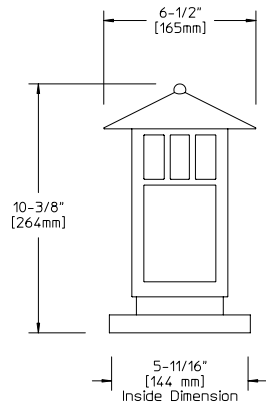

model PMW22

SPECIFICATIONS

HOUSING – Hand-formed solid copper sheet with brass screws.

POST FITTER – 6" x 6" formed solid copper fitter. Fits over a standard wooden 6" x 6" post. Consult factory for additional fitter sizes.

FIXTURE TYPE: _____

PROJECT NAME: _____

DIMENSIONS

ORDERING LOGIC - PMW22

Wattage/Lamp

35W T-3 bi-pin 12V*

Model No.

PMW2235LVCU