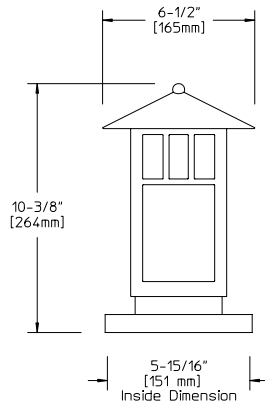

model PMV23

SPECIFICATIONS

HOUSING – Hand-formed solid copper sheet with brass screws.

POST FITTER – 6" x 6" formed solid copper fitter. Fits over a standard vinyl 6" x 6" post. Consult factory for additional fitter sizes.

FIXTURE TYPE: _____

PROJECT NAME: _____

DIMENSIONS

ORDERING LOGIC - PMV23

Wattage/Lamp

35W T-3 bi-pin 12V*

Model No.

PMV2335LVCU