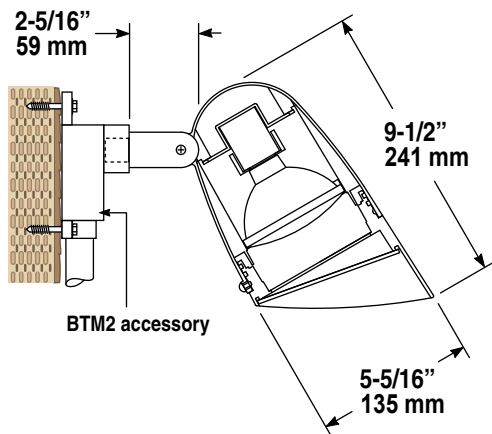

TL6000 Accent Light

Project:

Fixture Type:

S=Shield
N=PAR or R Lamps
BLK=Black
DB=Dark Bronze
VRD=Verde

Ordering Logic

Lamp	Model No.	Shroud	Distribution	Finish
70W PAR30 HID	TL6070MH	S	N	( )
100W INC PAR 30	TL6100I	S	N	( )
*Low Voltage, 12V	TL6016LV	S	N	( )
**Low Voltage, 120/12V	TL6016MR	S	N	( )

Note: Lamp not included.
*Low voltage transformer required.
**Integral Transformer in fixture.

Model No.	Shroud	Distribution	Finish
	S	N	

Dimensions

Project Notes:

Approval:

Any dimension on this sheet is to be assumed a reference dimension and used for information purposes only. It does not govern manufacturing or inspection requirements.

Bronzelite®
100 Craftway Drive • Littlestown, PA 17340
800 273-1569 • Fax 717 359-9545 www.bronzelite.com

Some luminaires use fluorescent or high intensity discharge (HID) lamps that contain small amounts of mercury. Such lamps are labeled "Contains Mercury" and/or with the symbol "Hg." Lamps that contain mercury must be disposed of in accordance with local requirements. Information regarding lamp recycling and disposal can be found at www.lamprecycle.org