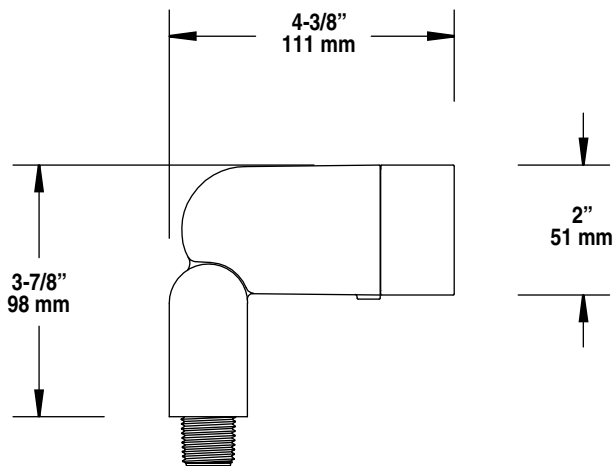

TL3 Accent Light

Project:

Fixture Type:

N=No reflector or MR Lamp
C=Clear (standard)
F=Frosted

BLK=Black
DB=Dark Bronze
VRD=Verde

C=Cool White (4000K)
W=Warm White (3000K)

E=Extender

Ordering Logic

Wattage/Lamp	Model No.	Shroud	Lens	Finish	Color Temperature
20W T3*	TL3020	E	N	( )	
35W MR11*	TL3035LV	E	N	( )	
20W T3 (integral transformer)	TL3020T3	E	N	( )	
35W MR11 (integral transformer)	TL3035MT11	E	N	( )	
27W 1156*	TL3027LV	E	N	( )	
1W LED	TL301DLV	E	(C,F)	( )	( )

Note: *Low voltage transformer required.

Model No.	Shroud	Lens	Finish	Color Temp.
	E			

Dimensions

Project Notes:

Approval:

Any dimension on this sheet is to be assumed a reference dimension and used for information purposes only. It does not govern manufacturing or inspection requirements.

Some luminaires use fluorescent or high intensity discharge (HID) lamps that contain small amounts of mercury. Such lamps are labeled "Contains Mercury" and/or with the symbol "Hg." Lamps that contain mercury must be disposed of in accordance with local requirements. Information regarding lamp recycling and disposal can be found at www.lamprecycle.org

Bronzelite

100 Craftway Drive • Littlestown, PA 17340
800 273-1569 • Fax 717 359-9545 www.bronzelite.com